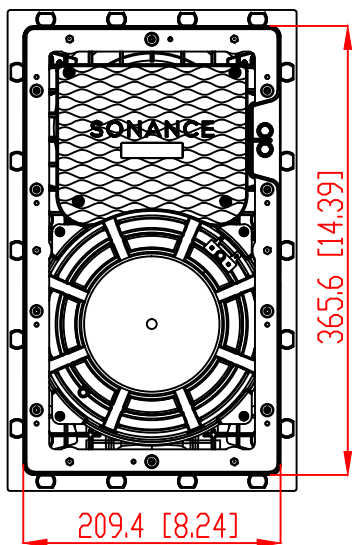

FRONT

BACK / MINIMUM CUTOUT

MOUNTING DEPTH

MICRO TRIM GRILLE

TRIMLESS GRILLE

ISOMETRIC

991 Calle Amanecer
 San Clemente, California 92673 USA
 949-492-7777
 www.sonance.com

SONANCE

VX86 SPEAKER

SCALE: 2 : 3

DRAWN BY: Roy

DRWN - PART NUMBER

REV.

SHEET: 0F

RELEASED DIM.