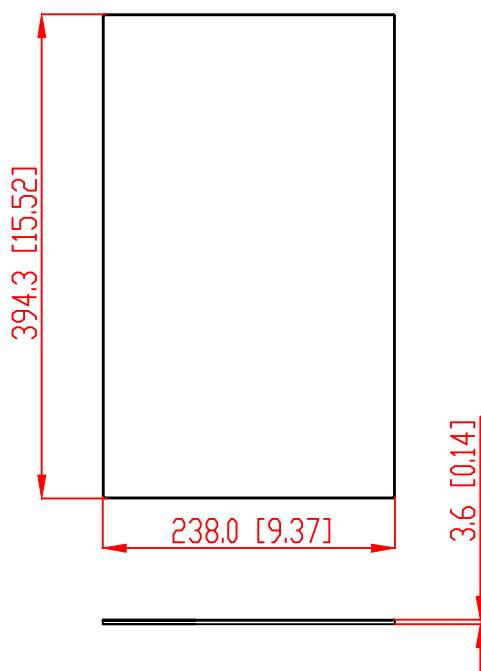

FRONT

BACK / MINIMUM CUTOUT

MOUNTING DEPTH

MICRO TRIM GRILLE

TRIMLESS GRILLE

ISOMETRIC

991 Calle Amanecer
 San Clemente, California 92673 USA
 949-492-7777
 www.sonance.com

SONANCE

VX86 SPEAKER

SCALE: 2 : 3

DRAWN BY: Roy

DRWN - PART NUMBER

REV.

SHEET: 0F

RELEASED DIM.