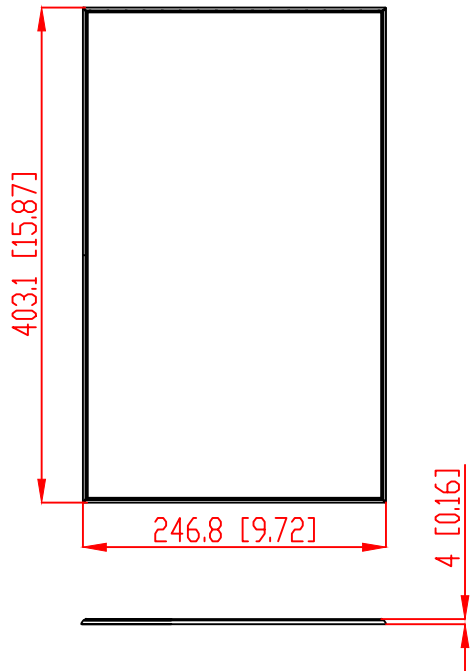

FRONT

BACK / MINIMUM CUTOUT

MOUNTING DEPTH

MICRO TRIM GRILLE

TRIMLESS GRILLE

ISOMETRIC

991 Calle Amanecer
 San Clemente, California 92673 USA
 949-492-7777
 www.sonance.com

SONANCE

VX86 SPEAKER

SCALE: 2 : 3

DRAWN BY: Roy

DRWN - PART NUMBER

REV.

SHEET: 0F

RELEASED DIM.