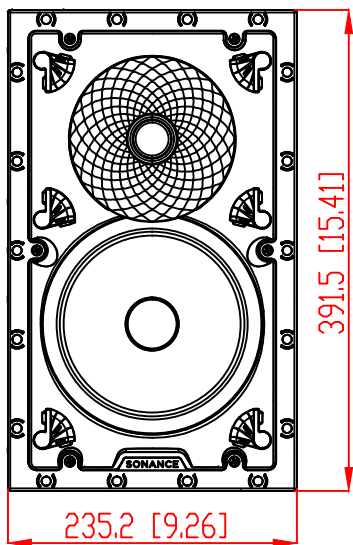

FRONT

BACK / MINIMUM CUTOUT

MOUNTING DEPTH

MICRO TRIM GRILLE

TRIMLESS GRILLE

ISOMETRIC

991 Calle Amanecer
 San Clemente, California 92673 USA
 949-492-7777
 www.sonance.com

SONANCE

VX86 SPEAKER

SCALE: 2 : 3

DRAWN BY: Roy

DRWN - PART NUMBER

REV.

SHEET: 0F

RELEASED DIM.