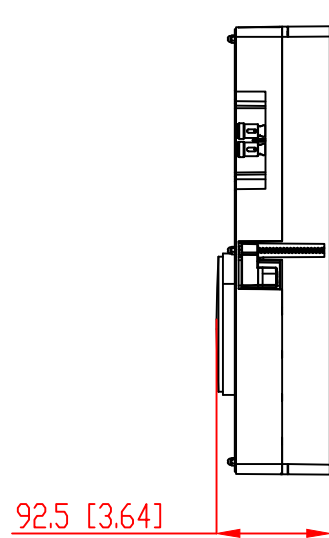

FRONT

BACK / MINIMUM CUTOUT

MOUNTING DEPTH

MICRO TRIM GRILLE

TRIMLESS GRILLE

ISOMETRIC

991 Calle Amanecer
 San Clemente, California 92673 USA
 949-492-7777
 www.sonance.com

SONANCE

VX86 SPEAKER

SCALE: 2 : 3

DRAWN BY: Roy

DRWN - PART NUMBER

REV.

SHEET: 0F

RELEASED DIM.