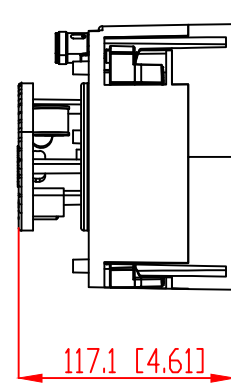

FRONT

BACK / MINIMUM CUTOUT

MOUNTING DEPTH

MICRO TRIM GRILLE

TRIMLESS GRILLE

ISOMETRIC

991 Calle Amanecer  
San Clemente, California 92673 USA  
949-492-7777  
www.sonance.com

VX46R SPEAKER

SCALE: 1:1  
SHEET: 0F

DRAWN BY: Roy

REV.

**SONANCE**

DRAWN - PART NUMBER

RELEASED DIM