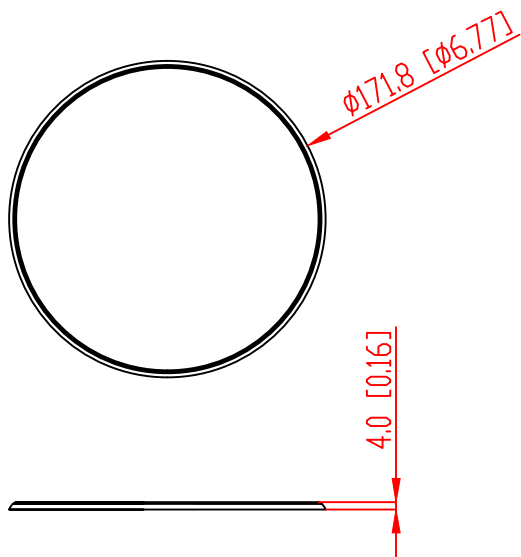

FRONT

BACK / MINIMUM CUTOUT

MOUNTING DEPTH

MICRO TRIM GRILLE

TRIMLESS GRILLE

ISOMETRIC

991 Calle Amanecer  
San Clemente, California 92673 USA  
949-492-7777  
www.sonance.com

VX46R SPEAKER

SCALE: 1:1  
SHEET: 0F

DRAWN BY: Roy

REV.

**SONANCE**

DRAWN - PART NUMBER

RELEASED DIM