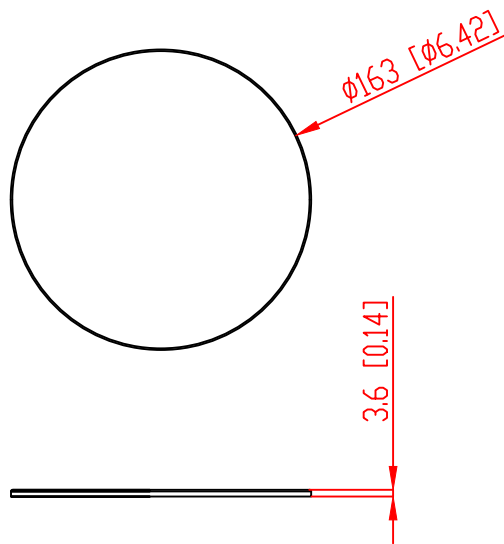

FRONT

BACK / MINIMUM CUTOUT

MOUNTING DEPTH

MICRO TRIM GRILLE

TRIMLESS GRILLE

ISOMETRIC

991 Calle Amanecer  
San Clemente, California 92673 USA  
949-492-7777  
www.sonance.com

VX46R SPEAKER

SCALE: 1:1  
SHEET: 0F

DRAWN BY: Roy

REV.

**SONANCE**

DRAWN - PART NUMBER

RELEASED DIM