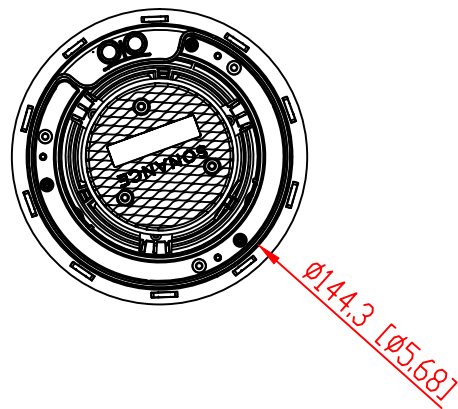

FRONT

BACK / MINIMUM CUTOUT

MOUNTING DEPTH

MICRO TRIM GRILLE

TRIMLESS GRILLE

ISOMETRIC

991 Calle Amanecer  
San Clemente, California 92673 USA  
949-492-7777  
www.sonance.com

VX46R SPEAKER

SCALE: 1:1  
SHEET: 0F

DRAWN BY: Roy

REV.

**SONANCE**

DRAWN - PART NUMBER

RELEASED DIM