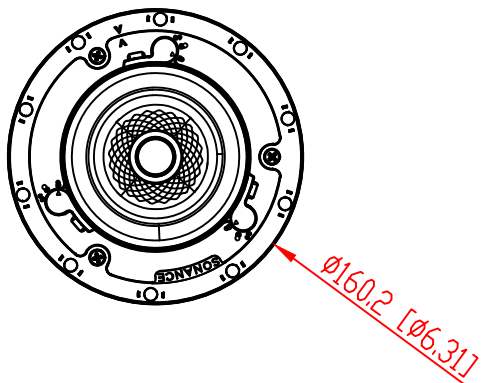

FRONT

BACK / MINIMUM CUTOUT

MOUNTING DEPTH

MICRO TRIM GRILLE

TRIMLESS GRILLE

ISOMETRIC

991 Calle Amanecer  
San Clemente, California 92673 USA  
949-492-7777  
www.sonance.com

VX46R SPEAKER

SCALE: 1:1  
SHEET: 0F

DRAWN BY: Roy

REV.

**SONANCE**

DRAWN - PART NUMBER

RELEASED DIM