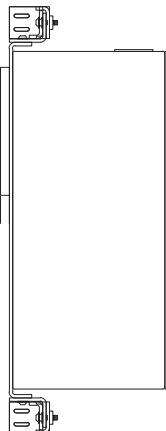

James

BY SONANCE

SMALL APERTURE SERIES | ULTRA-HIGH OUTPUT SPEAKER

SA853QT-9
Front View

SA853QT-9
Side View

SA853QT-9 ULTRA-HIGH OUTPUT SPEAKER

Astonishing full-range, ultra-high output performance from an in-ceiling design with a Small Aperture opening.

- Aircraft Grade Aluminum Enclosure
- Bi-Amped Design
- Separate Midrange and Quadratech Tweeter Module that installs into Enclosure
- High Excursion 8" PowerPipe Woofer Built-in

TECHNICAL SPECIFICATIONS

Enclosure	Aircraft Grade Aluminum
Woofer	(1) 8" (204mm) Aluminum Cone
Recommended Power	Sat: 50-150W Sub: 100-350W
Impedance	6 ohms (mid/high) / 8 ohms (sub)
Frequency Response	37Hz-20kHz +/-3dB
Sensitivity	90dB 2.83V/1m
Dims (WxHxD)	10" x 20" x 9" (254mm x 508mm x 229mm)
Mounting Depth	9.1" (231.14mm)
Finishes*	See SA8.5-GRILLE Round and SA7-GRILLE Square Trim Kit Options