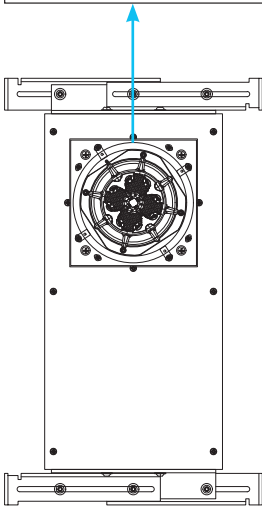

James

BY SONANCE

SMALL APERTURE SERIES | ULTRA-HIGH OUTPUT SPEAKER

SA853QT-9
Front View

SA853QT-9
Side View

SA853QT-9 ULTRA-HIGH OUTPUT SPEAKER

Astonishing full-range, ultra-high output performance from an in-ceiling design with a Small Aperture opening.

- Aircraft Grade Aluminum Enclosure
- Bi-Amped Design
- Separate Midrange and Quadratech Tweeter Module that installs into Enclosure
- High Excursion 8" PowerPipe Woofer Built-in

TECHNICAL SPECIFICATIONS

Enclosure	Aircraft Grade Aluminum
Woofer	(1) 8" (204mm) Aluminum Cone
Recommended Power	Sat: 50-150W Sub: 100-350W
Impedance	6 ohms (mid/high) / 8 ohms (sub)
Frequency Response	37Hz-20kHz +/-3dB
Sensitivity	90dB 2.83V/1m
Dims (WxHxD)	10" x 20" x 9" (254mm x 508mm x 229mm)
Mounting Depth	9.1" (231.14mm)
Finishes*	See SA8.5-GRILLE Round and SA7-GRILLE Square Trim Kit Options